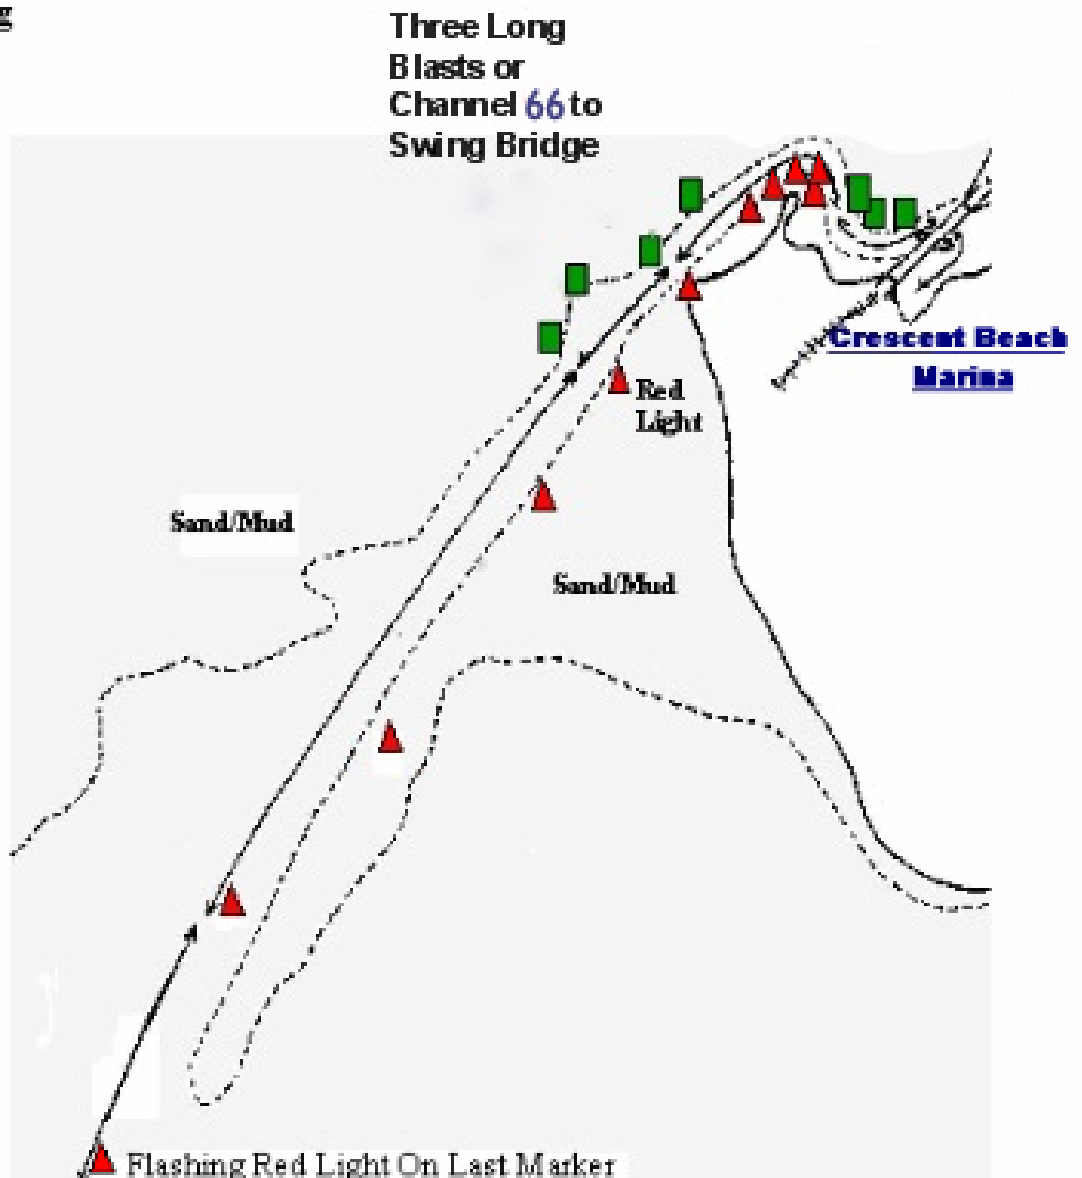

## CRESCENT BEACH MARINA

-  To Right When Returning  
To Left When leaving
-  To Left When Returning  
To Right When leaving
- Edge Of Mud Flats

Crescent Beach Marina is located at the tip of the Nicomekl River in Surrey, British Columbia or; 49.03 North latitude, 122.52 West longitude. We monitor channel **66**. Phone (604) 538-9666.